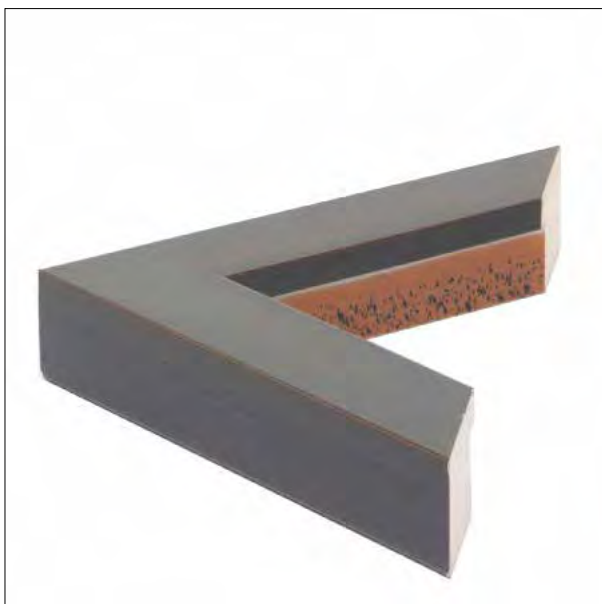

Tier 1

Frame 1661

1 3/8" High x 1 5/8" Wide Espresso Square Frame

Tier 1

Frame 1671

1 3/8" High x 1 5/8" Wide White Gessoed Square Frame

Tier 1

Frame 1681

1 3/8" High x 1 5/8" Wide Gold with Brown Wash Square Frame

Tier 1

Frame 1821

1" High x 3/4" Wide

Silver American Federal Style

Tier 1

Frame 1851

1 3/8" High x 2 5/16" Wide Iron Finish