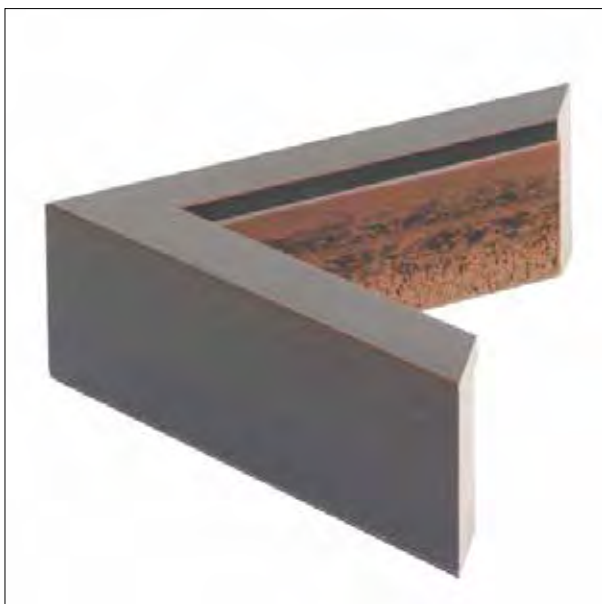

Frame 1351

2" High x 3/4" Wide Light Natural Wood Grain Frame

Tier 1

Frame 1361

2 1/8" High x 1 3/16" Wide Black Gessoed Shadow Box

Tier 1

Frame 1371

2 1/8" High x 1 3/16" Wide Shadow Box in a Espresso Finish

Tier 1

Frame 1381

2 1/8" High x 1 1/4" Wide Shadow Box in a Stainless Steel Finish

Tier 1

Frame 1391

2 1/8" High x 1 3/16" Wide Shadow Box in a Satin Gold Finish

Tier 1

Frame 1431

1 5/8" High x 7/8" Wide Champagne Wedge Frame

Tier 1

Frame 1581

2 1/8" High x 3/4" Wide

Matt Gold Floater

Tier 1

Frame 1591

2 1/8" High x 3/4" Wide