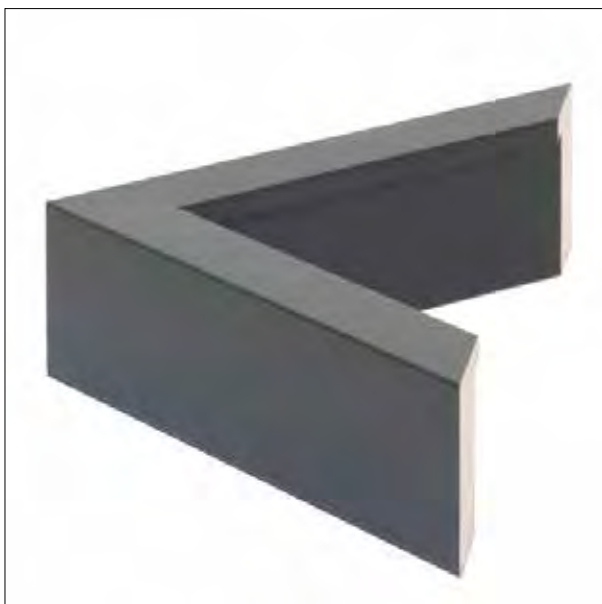

Frame 1351

2" High x 3/4" Wide Light Natural Wood Grain Frame

Tier 1

Frame 1361

2 1/8" High x 1 3/16" Wide Black Gessoed Shadow Box

Tier 1

Frame 1371

2 1/8" High x 1 3/16" Wide Shadow Box in a Espresso Finish

Tier 1

Frame 1381

2 1/8" High x 1 1/4" Wide Shadow Box in a Stainless Steel Finish

Tier 1

Frame 1391

2 1/8" High x 1 3/16" Wide Shadow Box in a Satin Gold Finish

Tier 1

Frame 1431

1 5/8" High x 7/8" Wide Champagne Wedge Frame

Tier 1

Frame 1581

2 1/8" High x 3/4" Wide

Matt Gold Floater

Tier 1

Frame 1591

2 1/8" High x 3/4" Wide